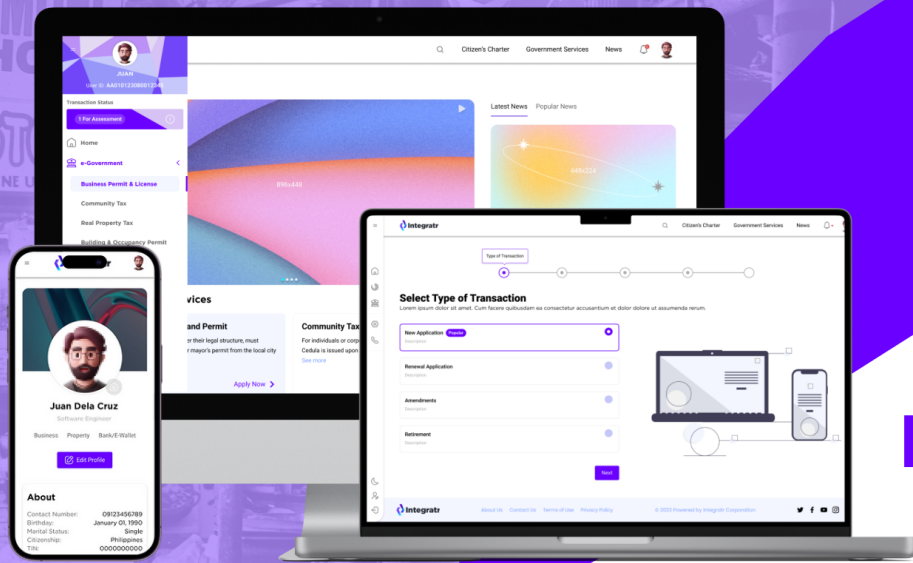

PHONE:

+63 2 864 25735

LOCATION:

Pasig City, Philippines

TRUSTED BY:

and over 30 LGUs

INTEGRATED LGU

The most trusted provider of e-Government platforms and services.