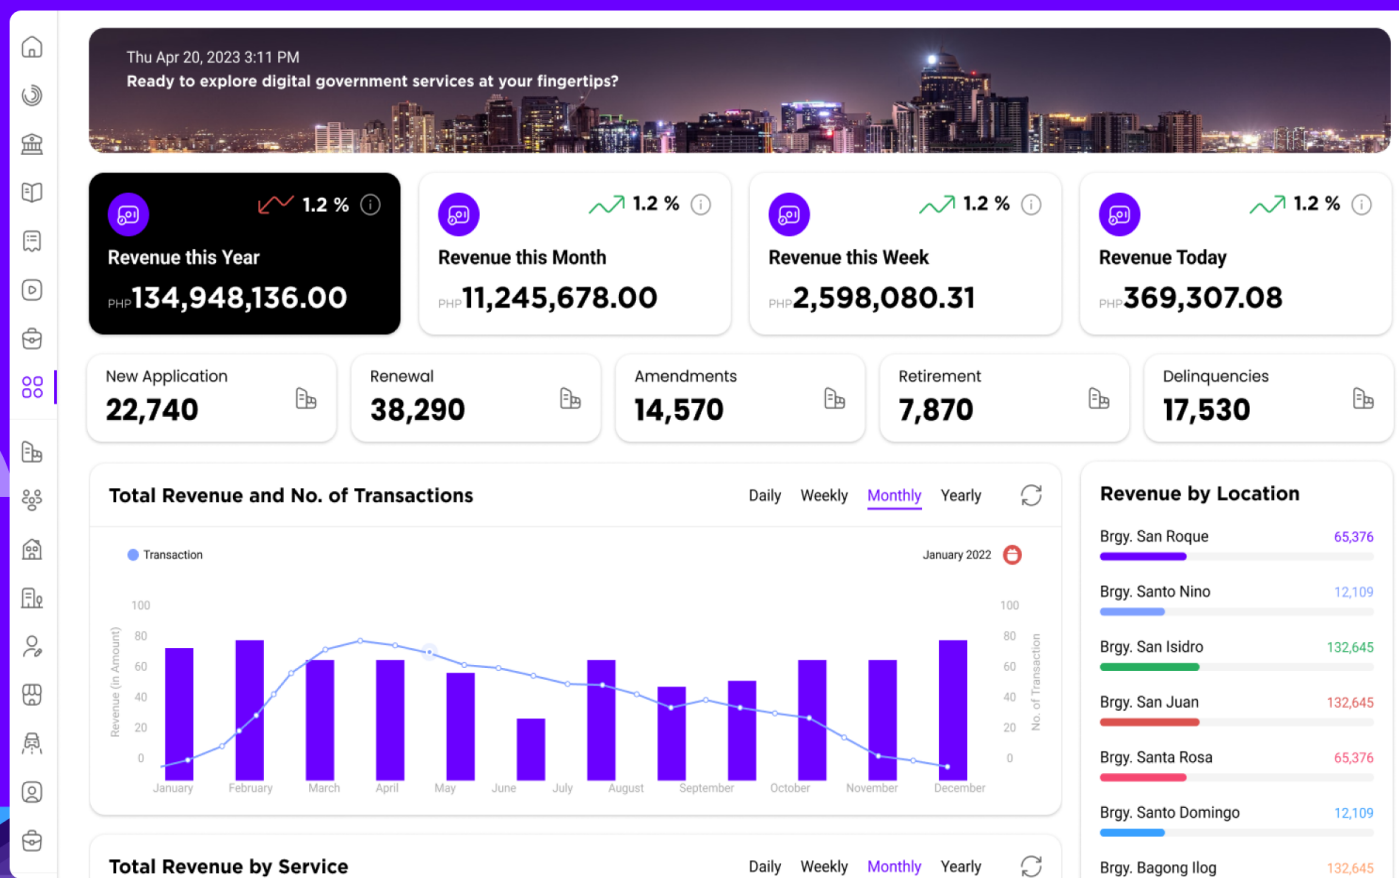

PHONE:

+63 2 864 25735

LOCATION:

Pasig City, Philippines

TRUSTED BY:

and over 30 LGUs

INTEGRATED LGU

The most trusted provider of e-Government platforms and services.